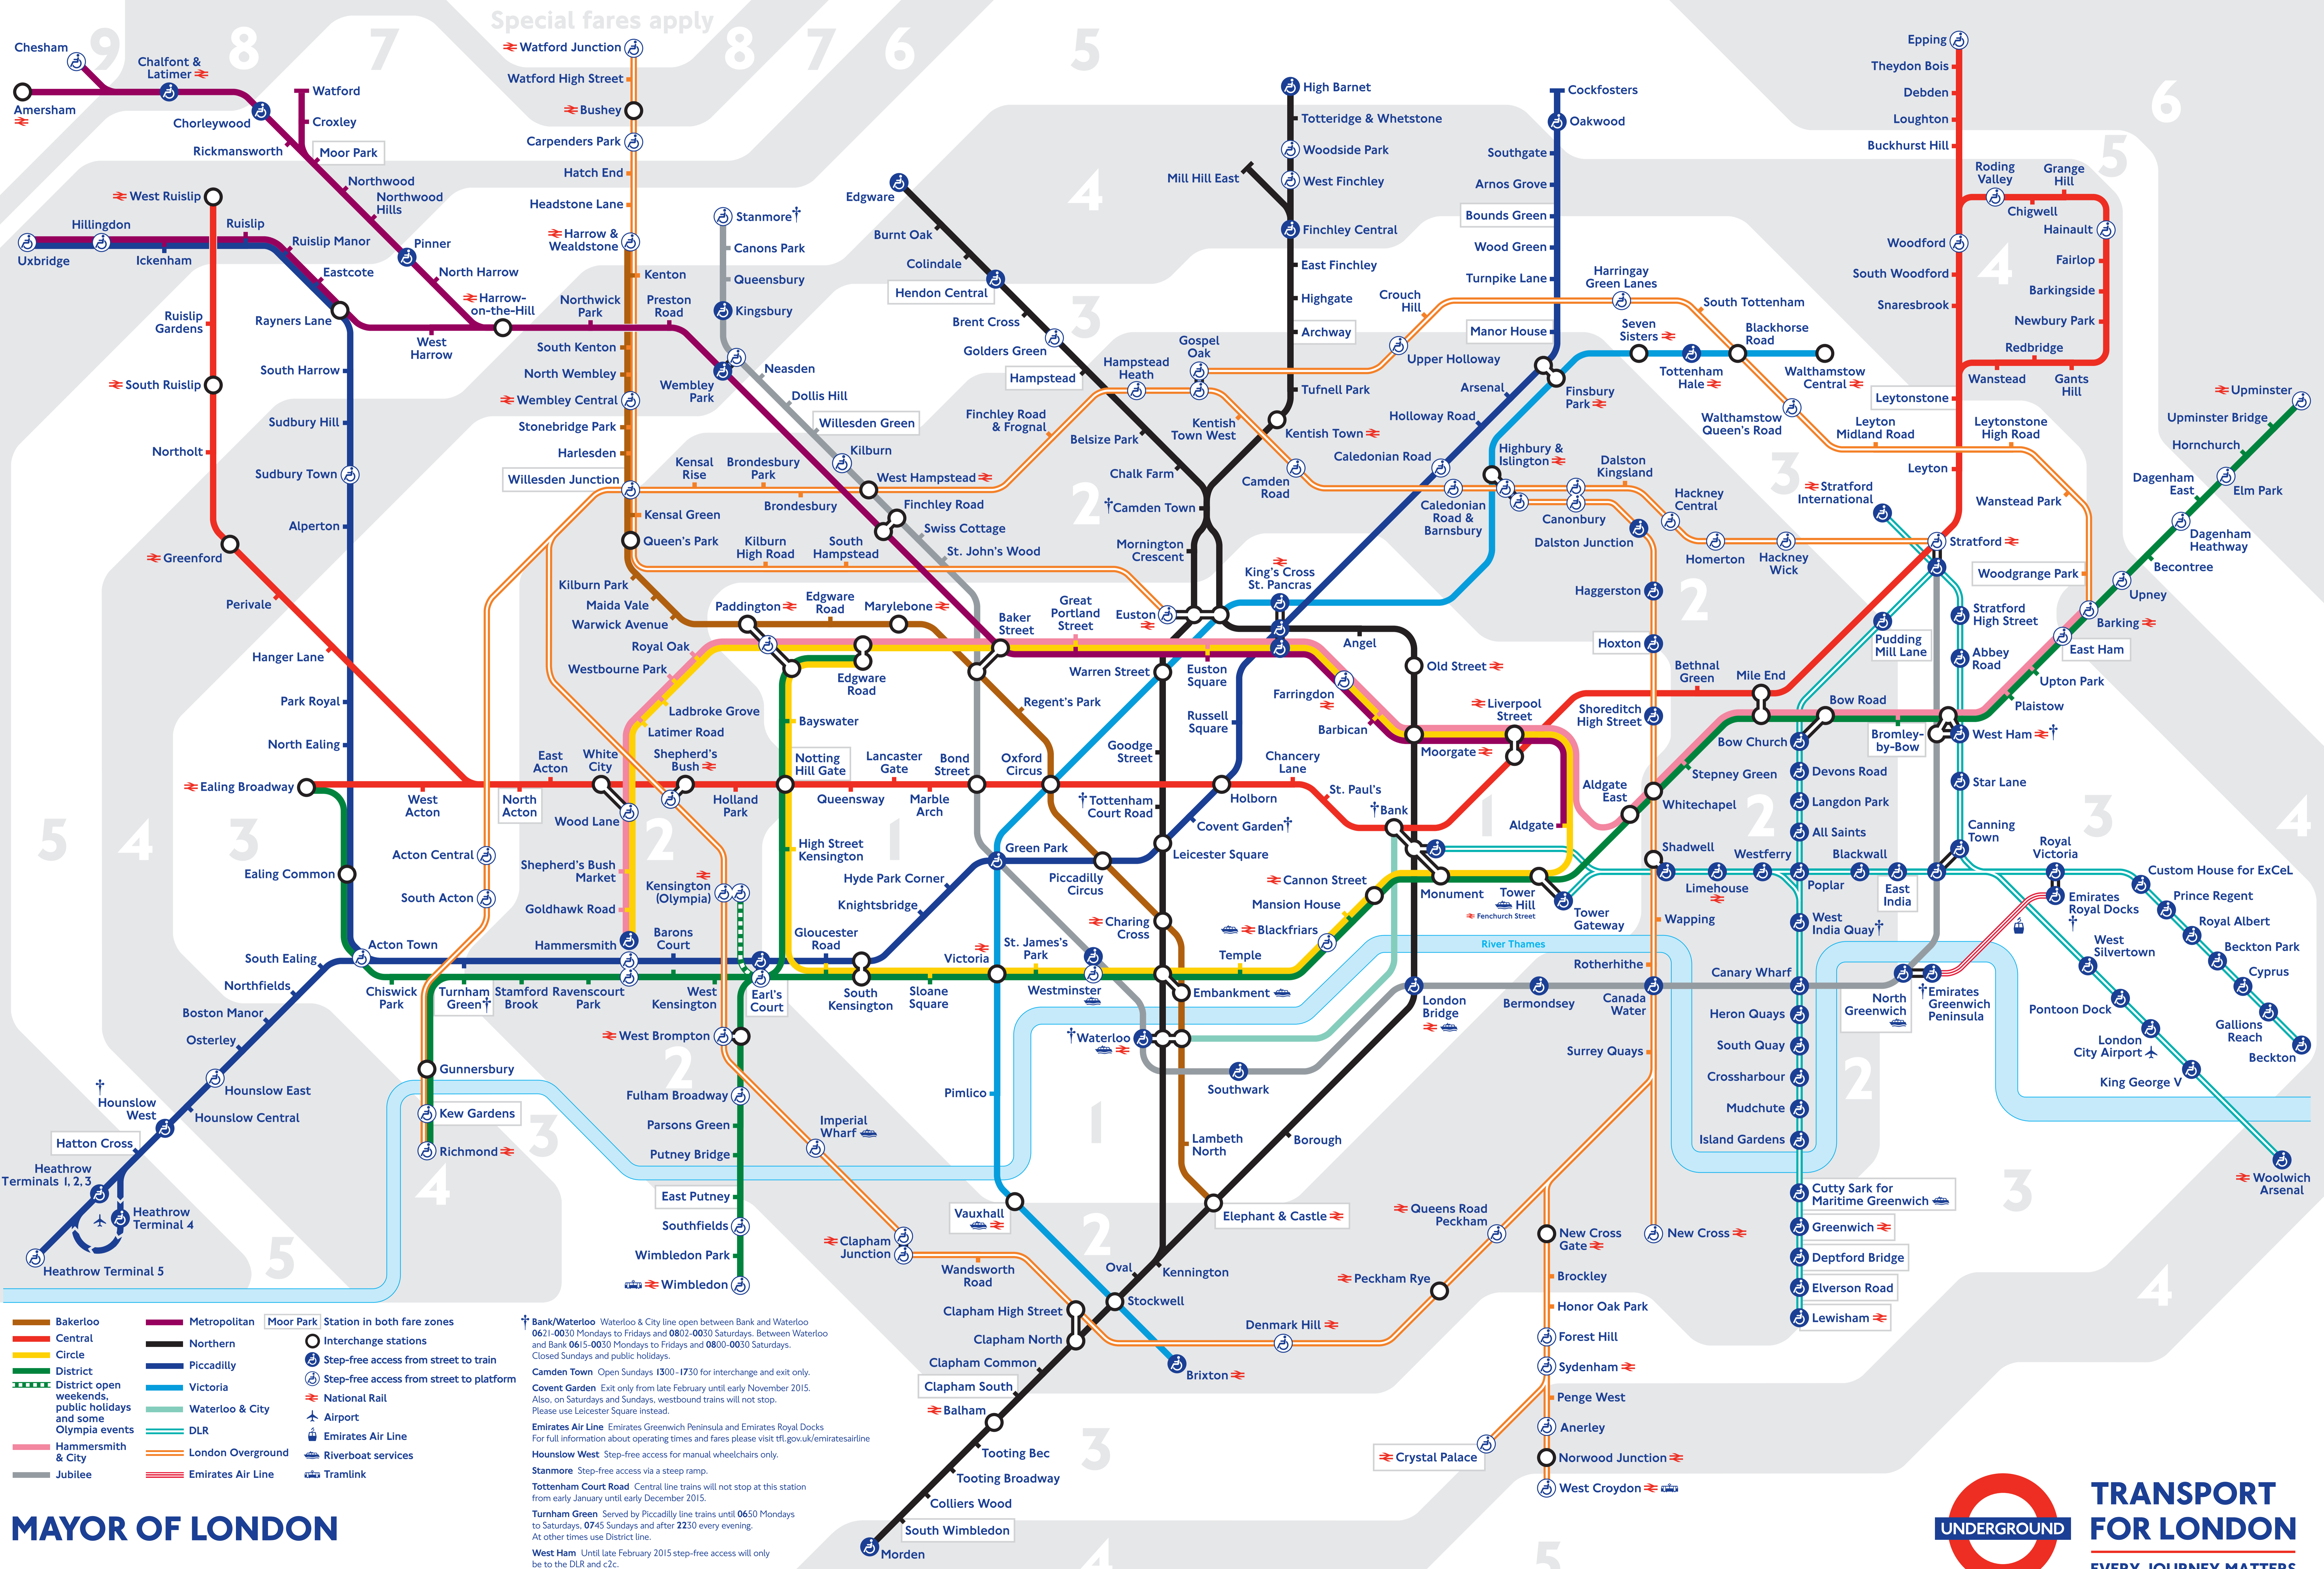

Tube map

MAYOR OF LONDON

UNDERGROUND TRANSPORT FOR LONDON
EVERY JOURNEY MATTERS