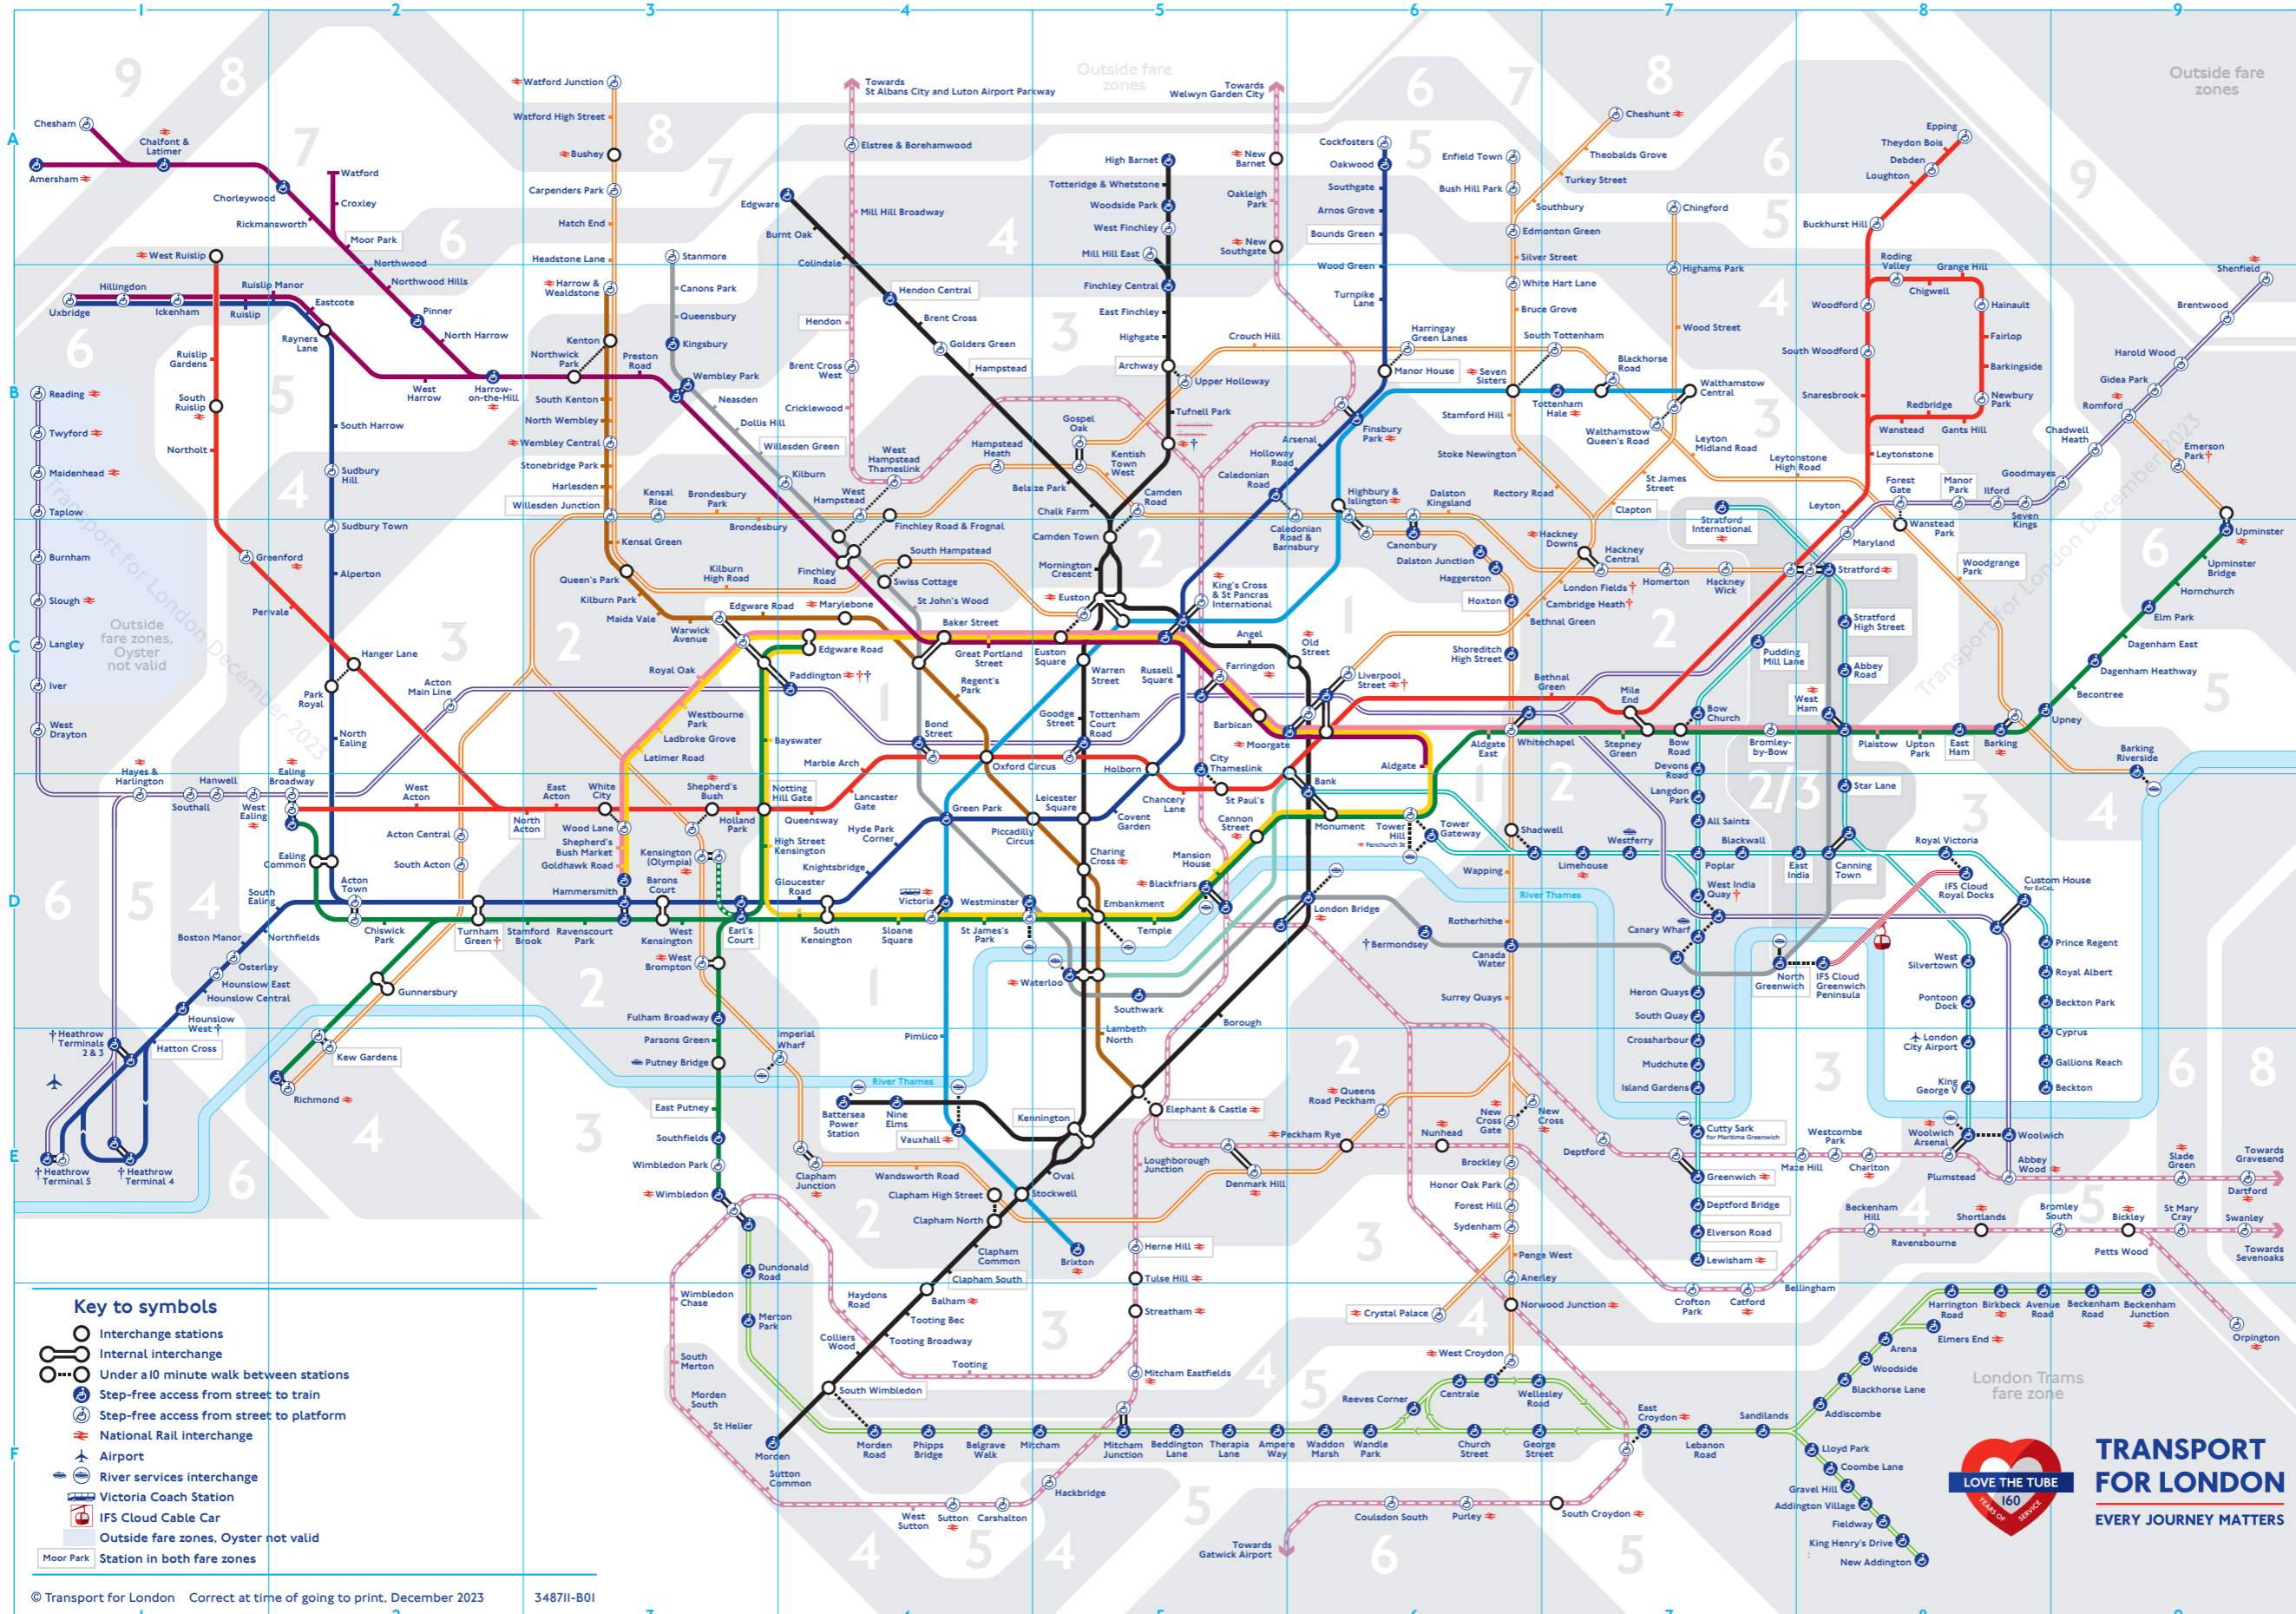

1. **Check before you travel**
2. † **Bermondsey**
     No step-free access from Monday 4 December 2023 until June 2024.
   - † **Elizabeth line Heathrow Airport stations**
     Special fares apply on Elizabeth line services to/from Heathrow Airport.
   - † **Hounslow West**
     Step-free access for manual wheelchairs only.
   - † **Kentish Town**
     Closed until summer 2024. Kentish Town National Rail station remains open.
   - † **Paddington**
     Bakerloo line step-free access via Elizabeth line station entrance.
   - † **Services or access at these stations are subject to variation.**
     To check before you travel, visit tfl.gov.uk/plan-a-journey

1. **Key to lines**
2. Bakerloo
   - Central
   - Circle
   - District
   - Hammersmith & City
   - Jubilee
   - Metropolitan
   - Northern
   - Piccadilly
   - Victoria
   - Waterloo & City
   - DLR
   - Elizabeth line
   - London Overground
   - London Trams
   - IFS Cloud Cable Car
     Special fares apply
   - Thameslink
     Service not operated by TfL. If you need assistance, please speak to staff at your origin station so this can be arranged at the destination station or check assisted travel at www.thameslinrailway.co.uk
   - District
     Open at weekends and on some public holidays
   - Air-conditioned trains

1. **Key to symbols**
2. Interchange stations
   - Internal interchange
   - Under a 10 minute walk between stations
   - Step-free access from street to train
   - Step-free access from street to platform
   - National Rail interchange
   - Airport
   - River services interchange
   - Victoria Coach Station
   - IFS Cloud Cable Car
   - Outside fare zones, Oyster not valid
   - Station in both fare zones

© Transport for London Correct at time of going to print, December 2023 348711-801

Online maps are strictly for personal use only. To license the Tube map for commercial use please visit tfl.gov.uk/maplicensing

TfL Go, your real-time travel app

Download TfL Go to plan your journey

Direct
DST 20

Bus only
Direct

Victoria

District

St James's Park