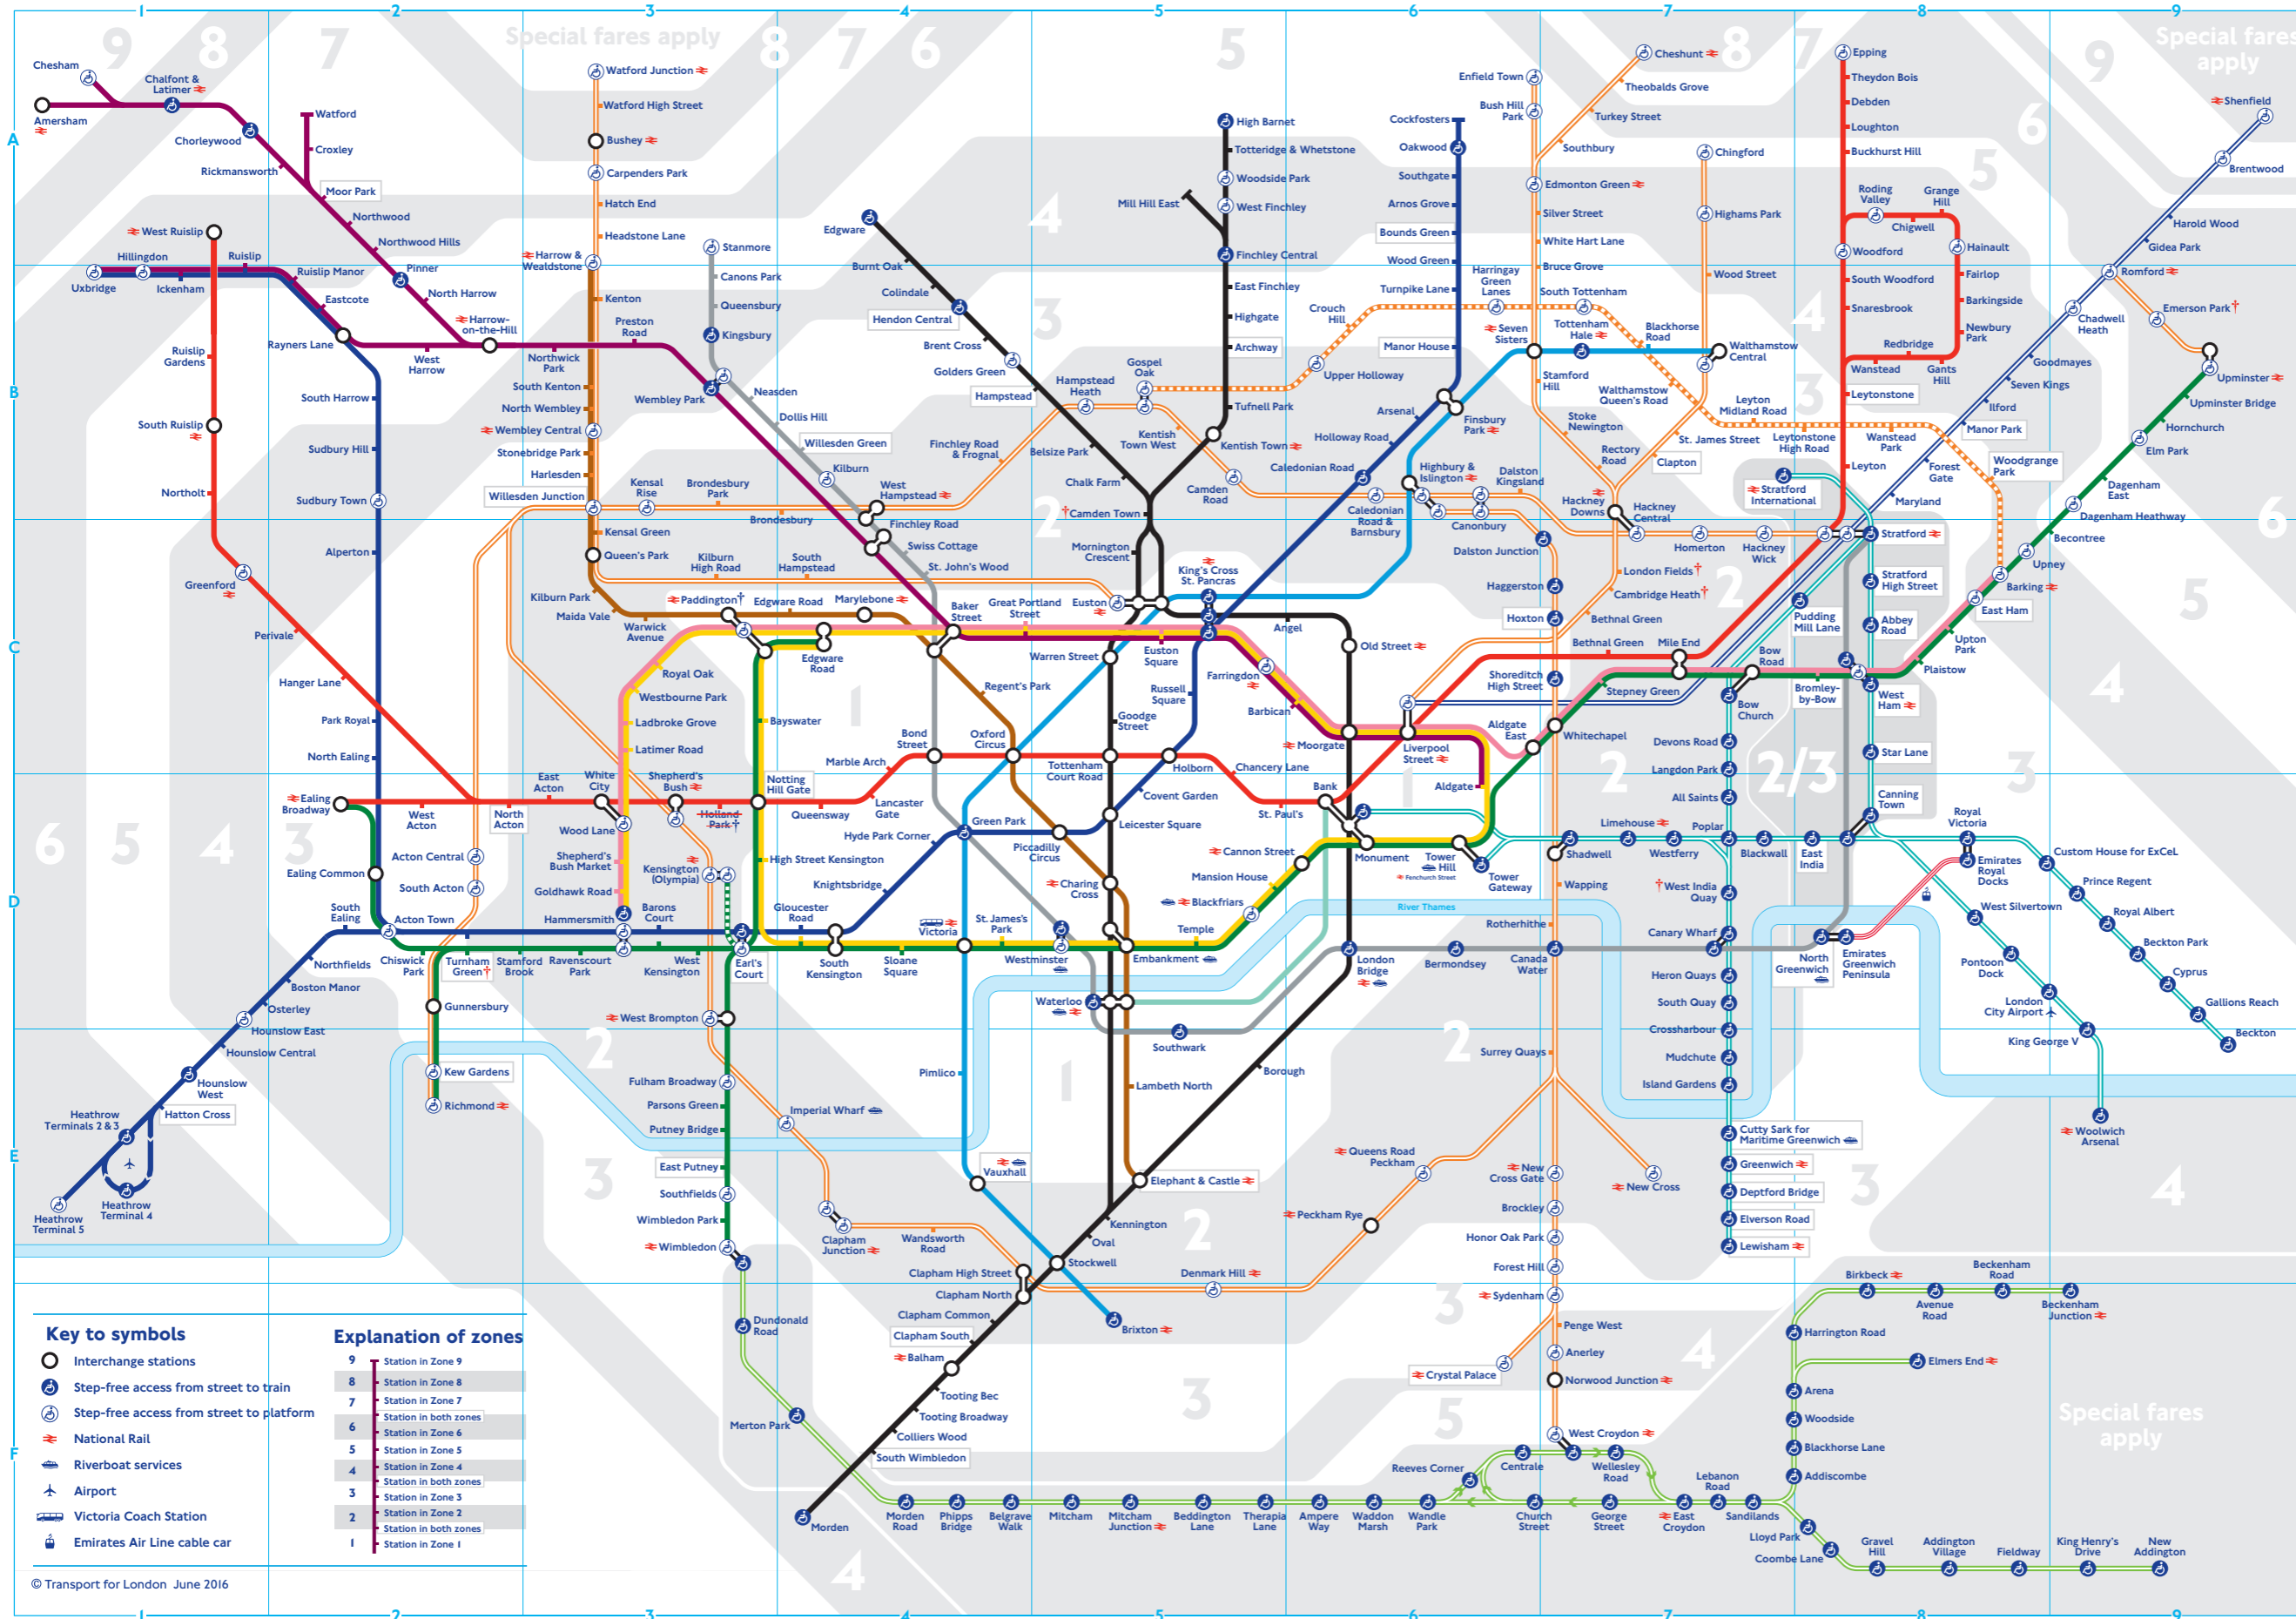

Tube map

Check before you travel

- † Holland Park
Station closed until early August 2016.
- † Paddington
Bakerloo line trains not stopping at this station until mid-August 2016.
- † Services for these stations are subject to variation.
Please search 'TfL stations' for full details.

London Overground

- South Tottenham to Barking
No service from early June 2016 until February 2017.
- Gospel Oak to Barking
No weekend service until February 2017.
No weekday service from late September 2016 until February 2017.

Rail replacement bus services:

- Service J: Gospel Oak - Upper Holloway - Crouch Hill - Finsbury Park - Harringay Green Lanes - Seven Sisters (for South Tottenham)
- Service T: Walthamstow Central - Leyton Midland Road - Wanstead Park - Leytonstone High Road - Wanstead Park - Woodgrange Park - East Ham - Barking

Key to lines

- Bakerloo
- Central
- Circle
- District
- Hammersmith & City
- Jubilee
- Metropolitan
- Northern
- Piccadilly
- Victoria
- Waterloo & City
- DLR
- Emirates Air Line cable car (special fares apply)
- London Overground
- TfL Rail
- London Trams
- District open weekends and on some public holidays