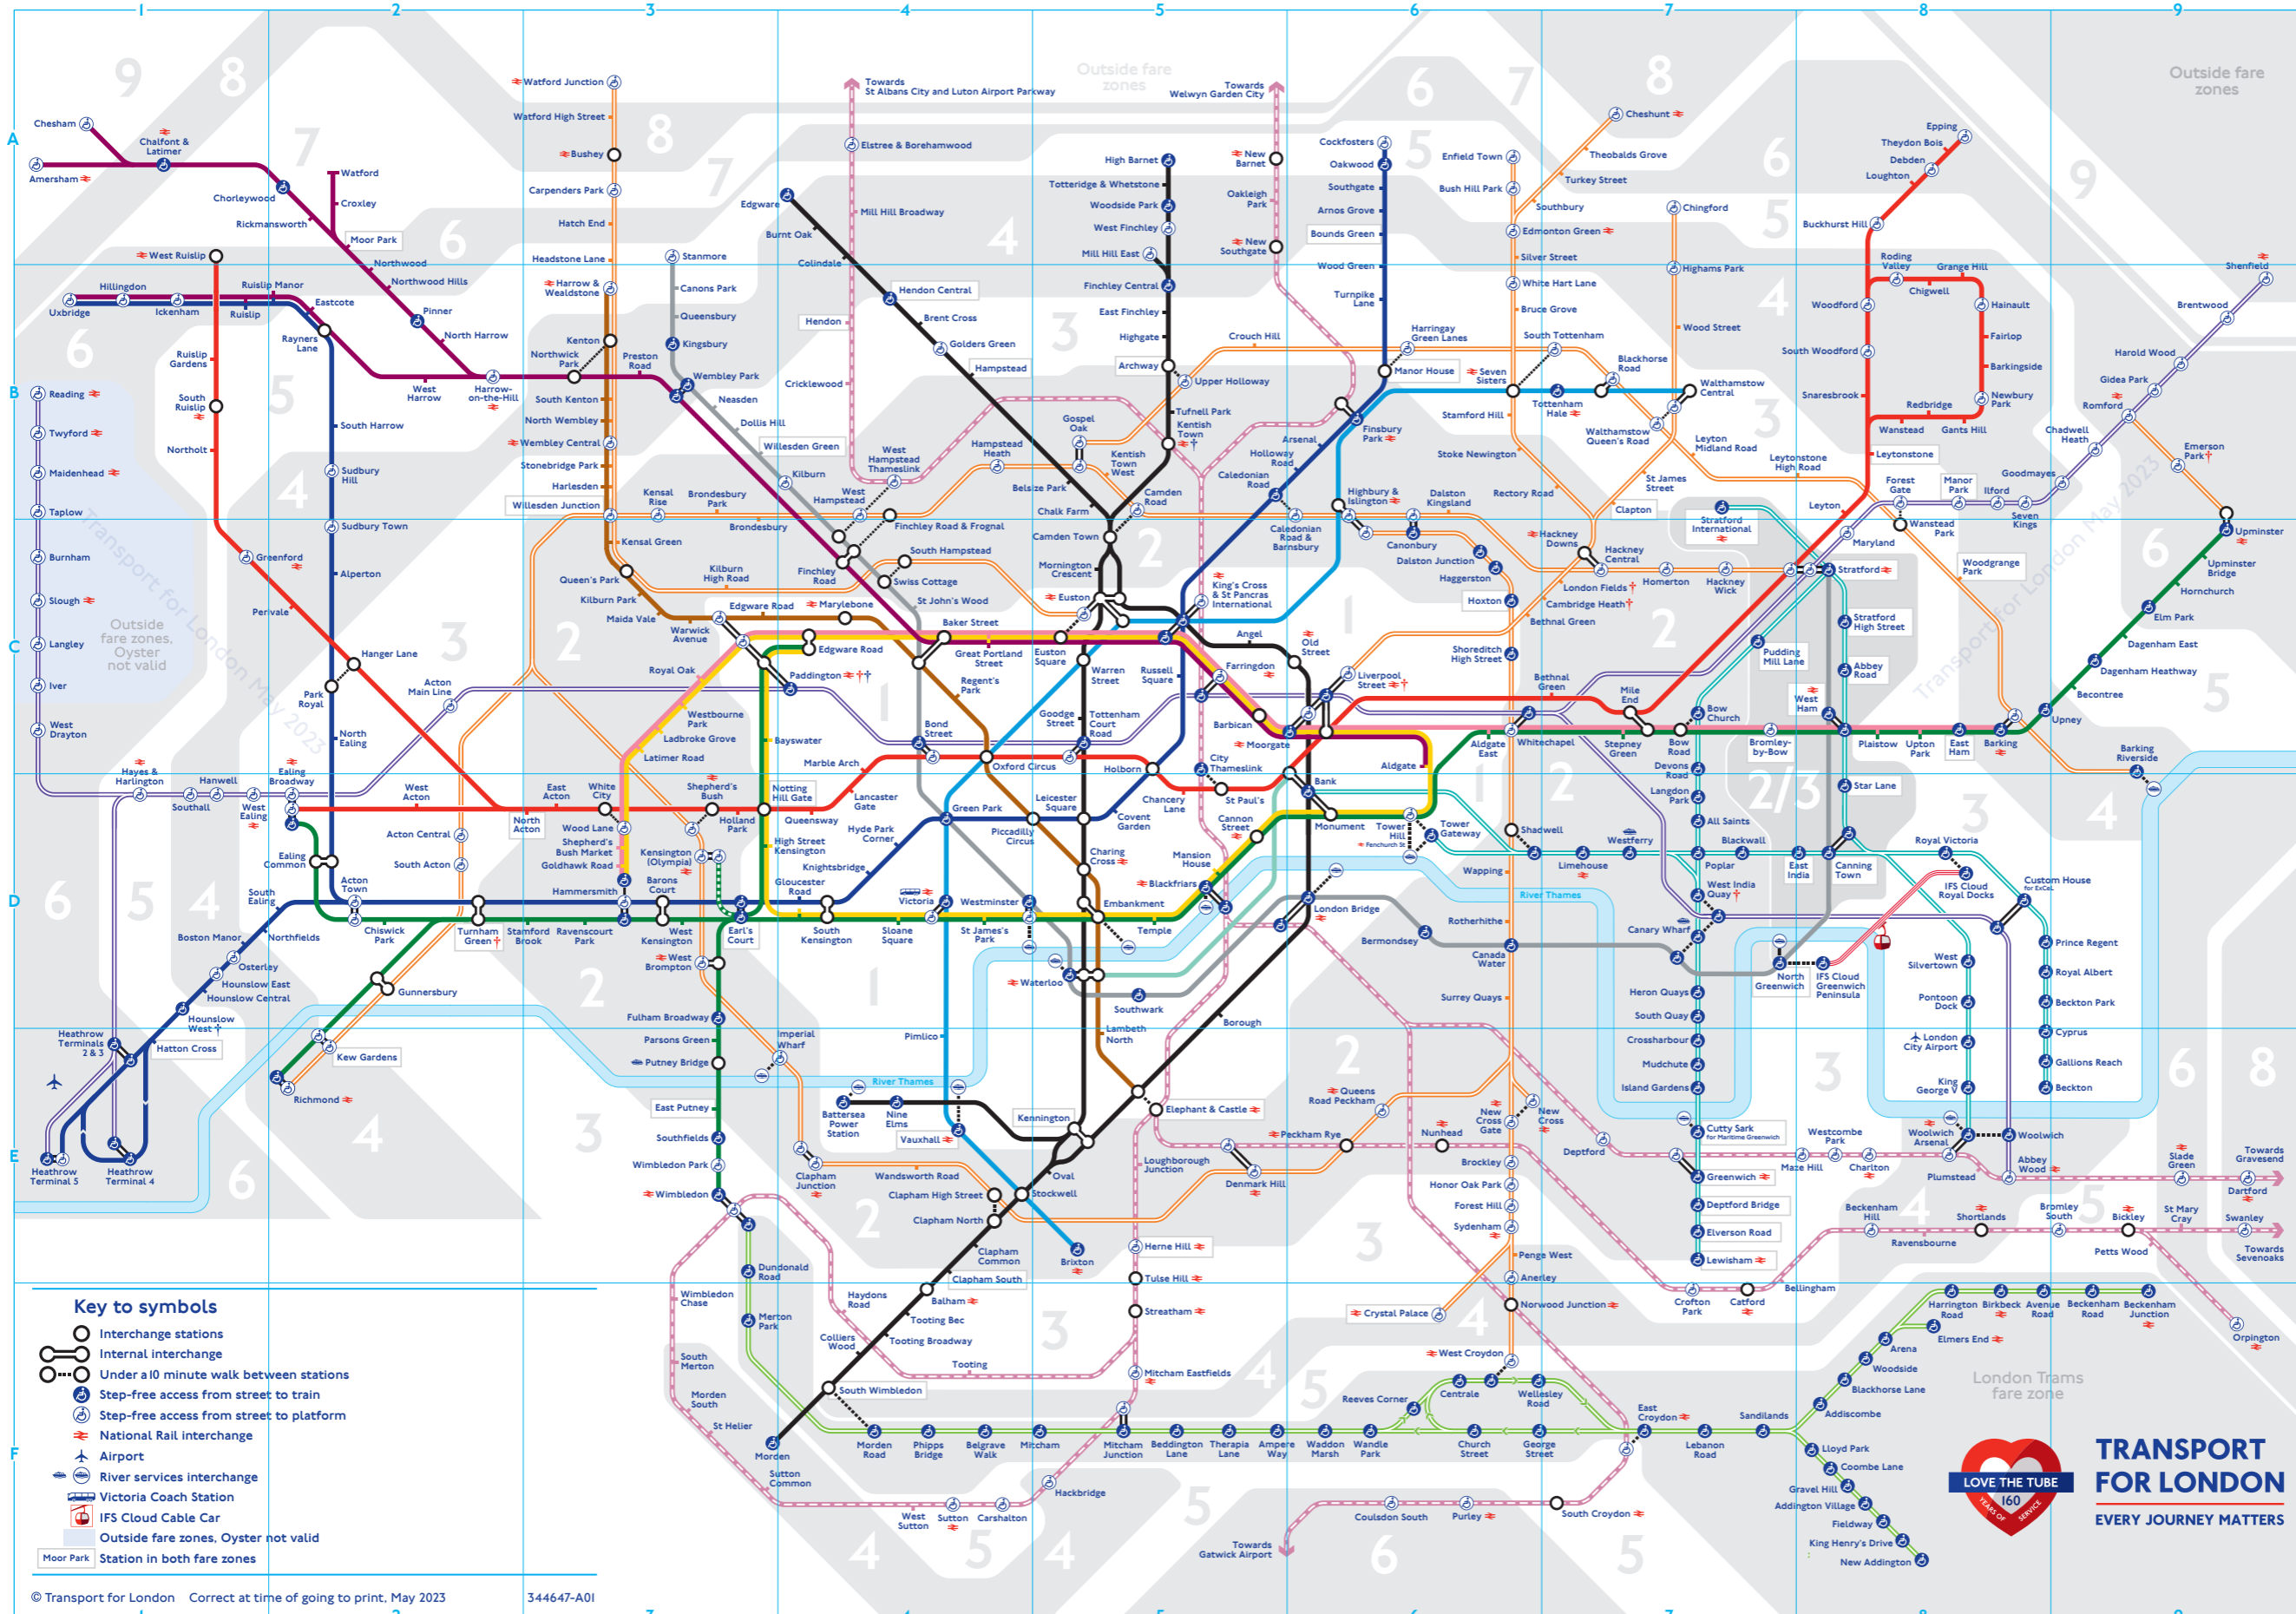

Check before you travel

- † Hounslow West
  Step-free access for manual wheelchairs only.
- † Kentish Town
  Closed from Monday 26 June 2023 until summer 2024.
- † Paddington
  Bakerloo line step-free access via Elizabeth line station entrance.
- † Services or access at these stations are subject to variation.
  To check before you travel, visit tfl.gov.uk/plan-a-journey

1. **Key to lines**
2. Bakerloo
   - Central
   - Circle
   - District
   - Hammersmith & City
   - Jubilee
   - Metropolitan
   - Northern
   - Piccadilly
   - Victoria
   - Waterloo & City
   - DLR
   - Elizabeth line
   - London Overground
   - London Trams
   - IFS Cloud Cable Car
     Special fares apply
   - ThamesLink
     Service not operated by TfL. If you need assistance, please speak to staff at your origin station so this can be arranged at the destination station or check assisted travel at www.thameslinkrailway.co.uk
   - District
     Open at weekends and on some public holidays

Online maps are strictly for personal use only. To license the Tube map for commercial use please visit tfl.gov.uk/maplicensing

TfL Go, your real-time travel app

Download TfL Go to plan your journey

Direct
DST 20

Bus only
Direct

Victoria
Circle
District
St James's Park