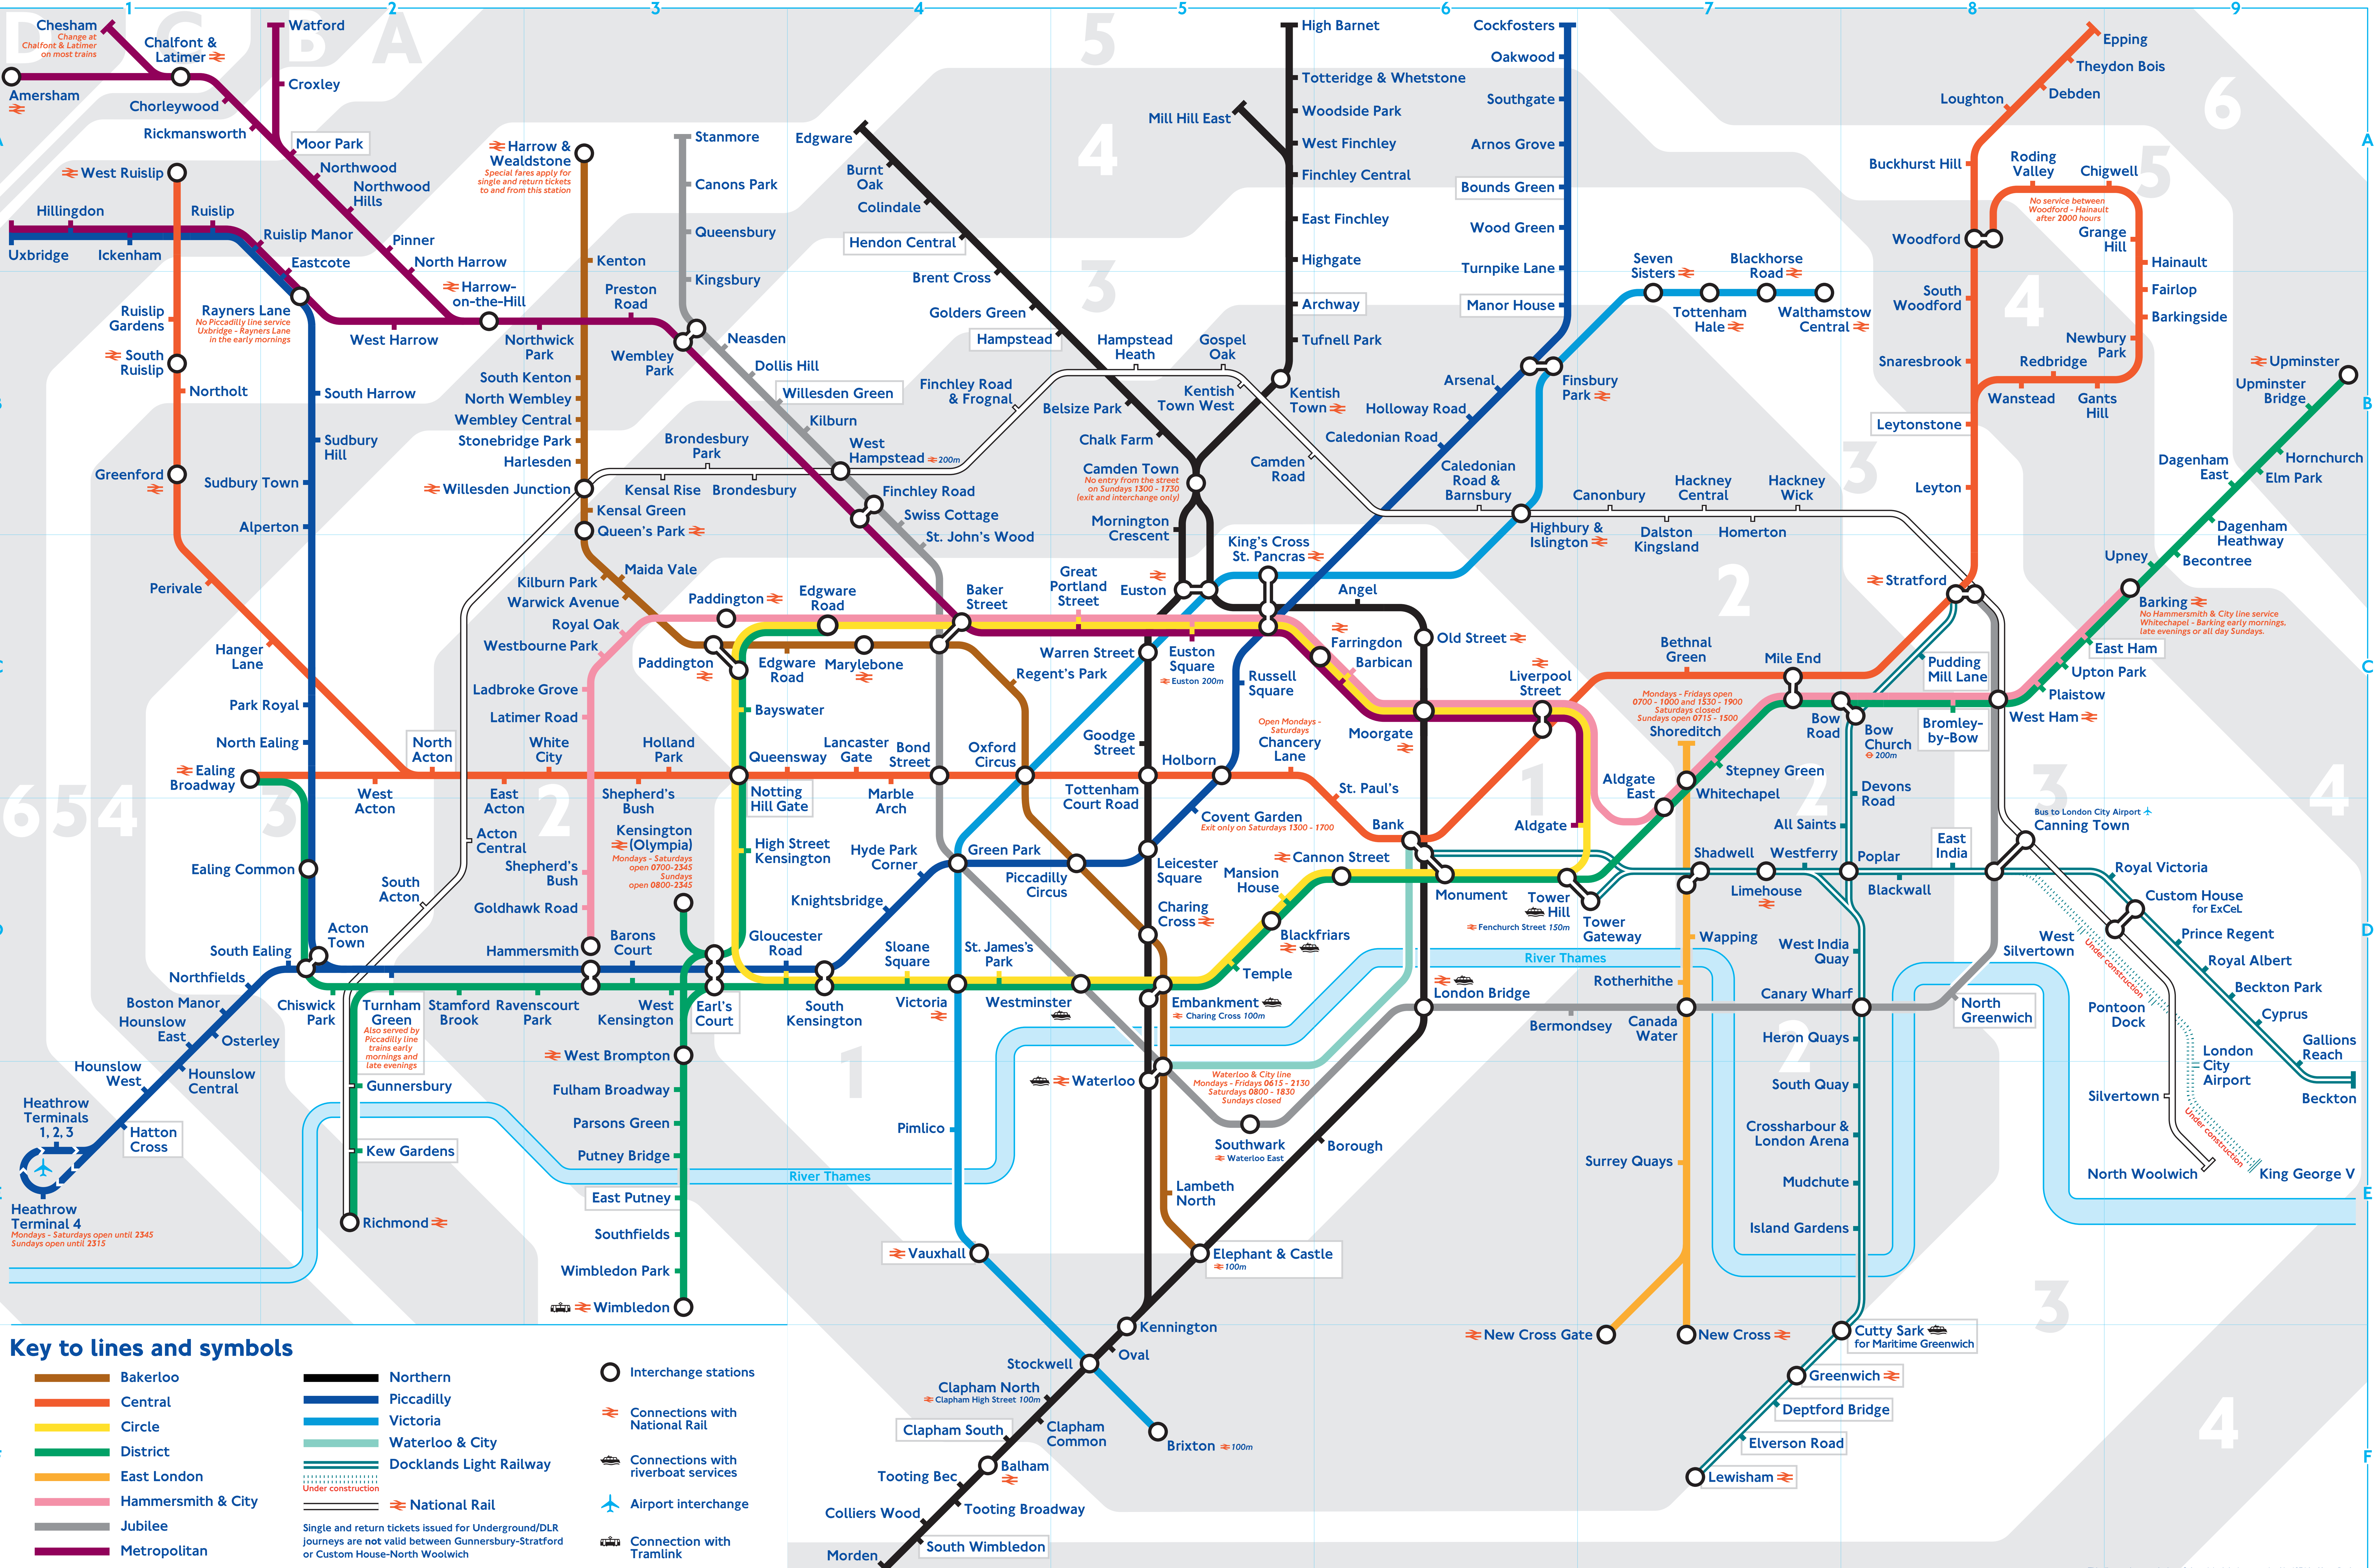

Tube map

Step-free access
Stations displaying this symbol in the index have step-free access between the street and platforms. This facility is useful for passengers with luggage, shopping or buggies as well as for wheelchair users

Travel information

For journey planning and travel advice call

24 hour travel information
020 7222 1234

Textphone
020 7918 3015

Website
www.tfl.gov.uk

Other Railways

For a map of all Railways in Greater London, consult the London Connections Map nearby

Explanation of zones

- D** Station in Zone D
- C** Station in Zone C
- B** Station in Zone B
- A** Station in Zone A
- 6** Station in Zone 6 and Zone A
- 5** Station in Zone 5
- 4** Station in Zone 4
- 3** Station in both zones
- 2** Station in Zone 2
- 1** Station in both zones

Key to lines and symbols

- Bakerloo
- Central
- Circle
- District
- East London
- Hammersmith & City
- Jubilee
- Metropolitan
- Northern
- Piccadilly
- Victoria
- Waterloo & City
- Docklands Light Railway
- National Rail