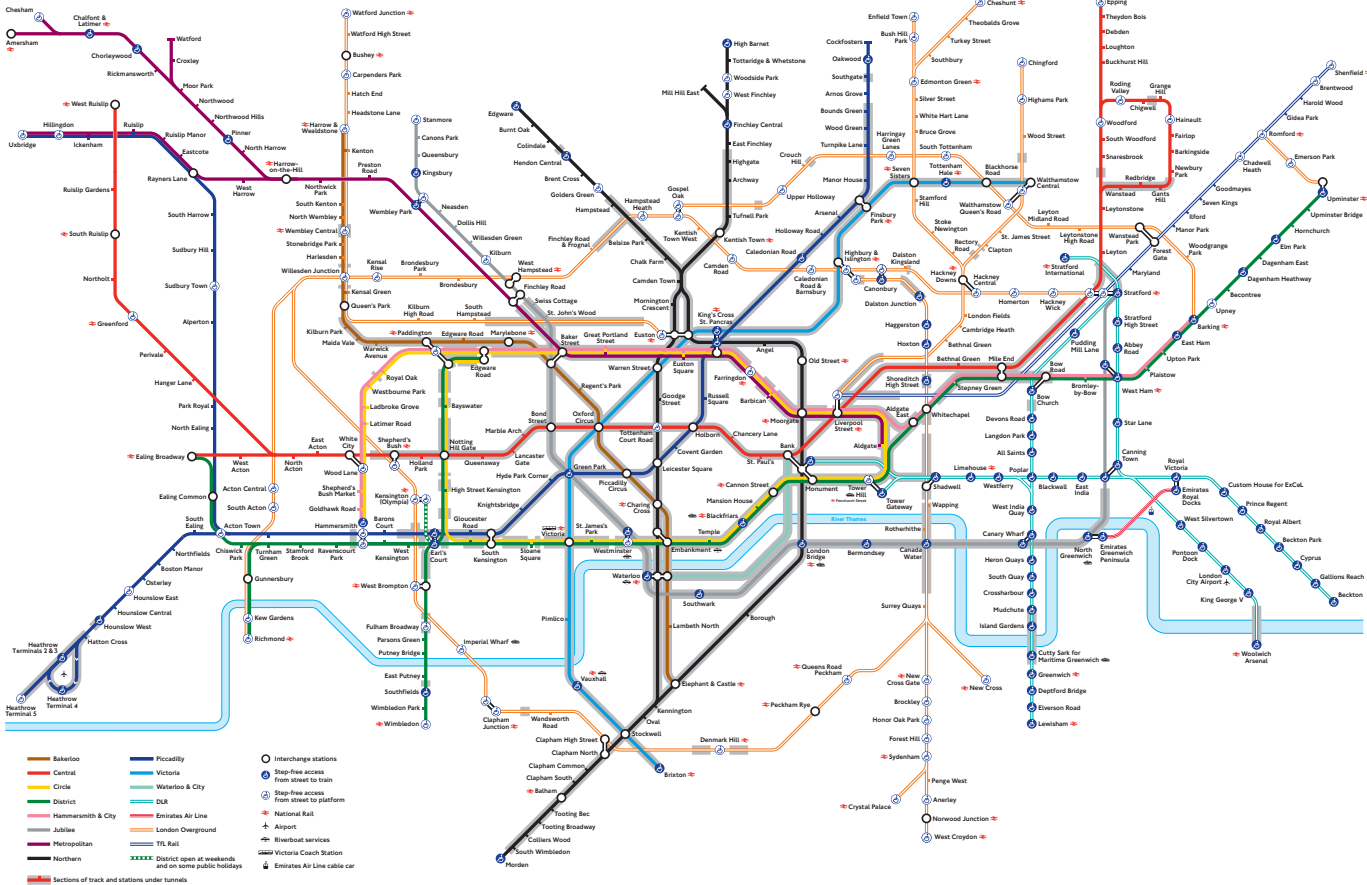

Tube map showing tunnels

MAYOR OF LONDON

[tfl.gov.uk](https://www.tfl.gov.uk)

24 hour travel information
0343 222 1234*

[@TfLTravelAlerts](https://twitter.com/TfLTravelAlerts)

TRANSPORT FOR LONDON
EVERY JOURNEY MATTERS