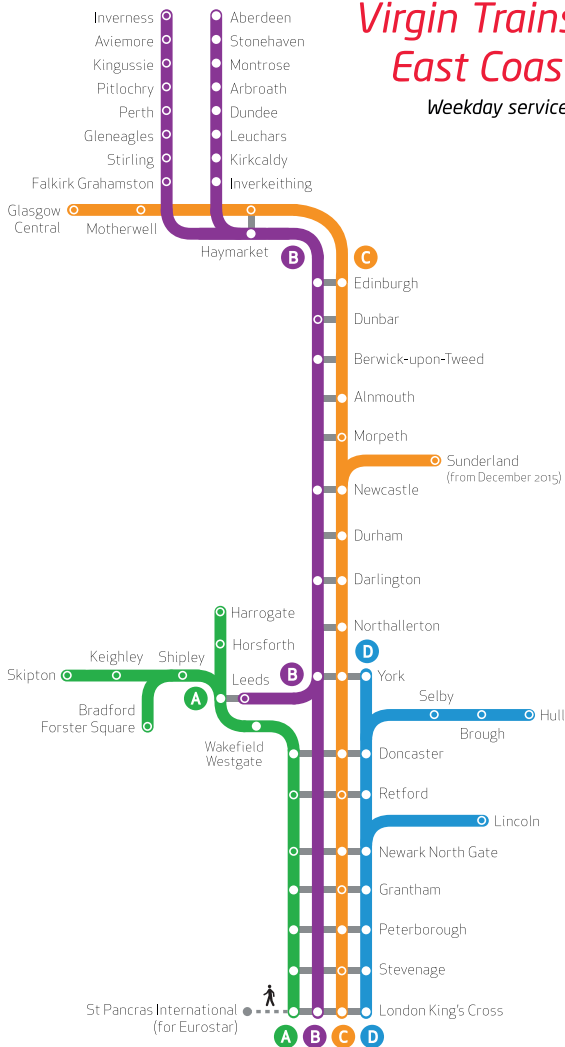

Virgin Trains East Coast

Weekday services

- A** Leeds services and West Yorkshire services
 - B** Edinburgh express services (calling at selected stations only) and North of Scotland services
 - C** Edinburgh services (calling at most major stations) and Glasgow Central services
 - D** Newark / York services (calling at all major stations) and Lincoln / Hull services
- Four or more services per day on this route
 - Fewer than four services per day on this route

Weekend services operate over similar routes as shown above. Please check timetables before travel.